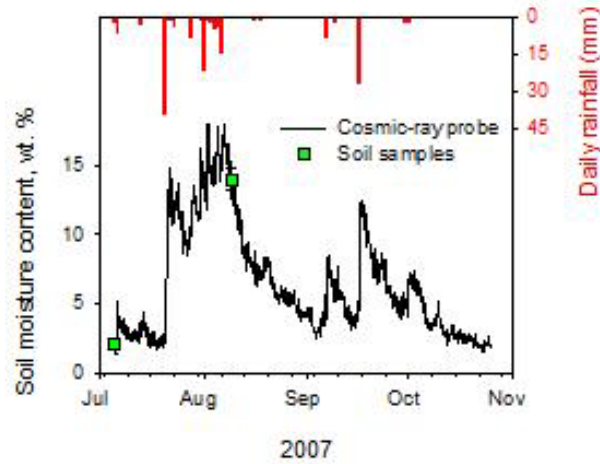

COsmic-ray Soil Moisture Observing System (COSMOS)

To install 500 COSMOS sensors over the U.S.