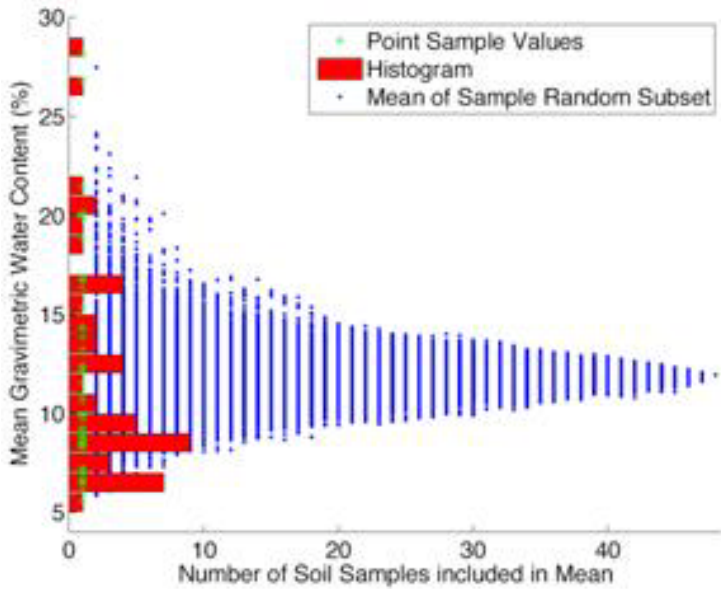

COsmic-ray Soil Moisture Observing System (COSMOS)

To install 500 COSMOS sensors over the U.S.