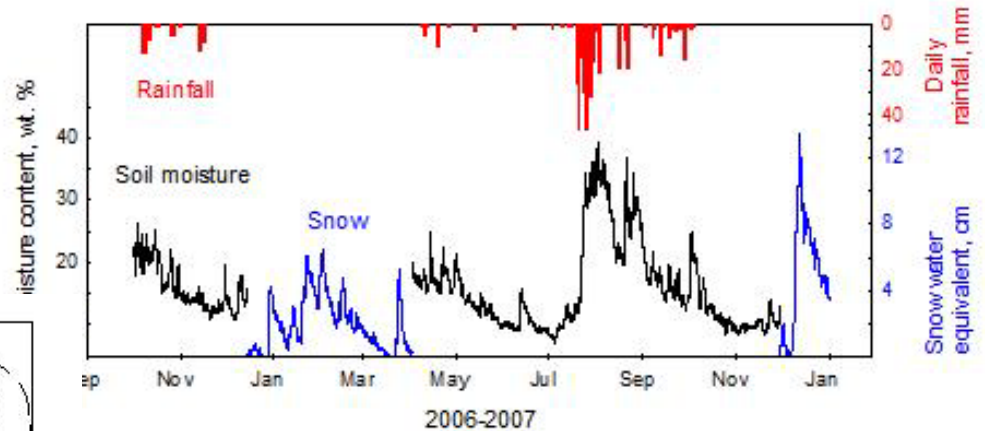

COsmic-ray Soil Moisture Observing System (COSMOS)

To install 500 COSMOS sensors over the U.S.